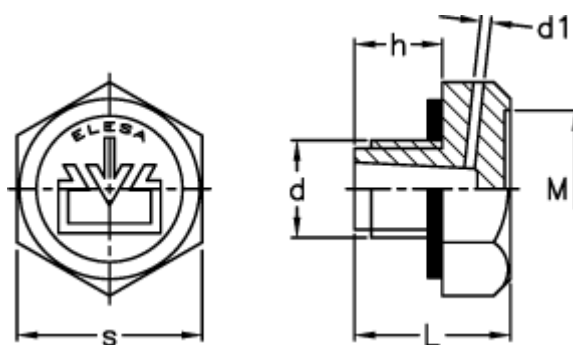

Article number: 2311058667

Description: E+G Oil fill plug, w/breather hole
TCDF.35x1,5, black

Measures

d = M35x1,5

d1 = 2

h = 13

L = 22

M = 31.0

s = 38

Tightening torque N m = 15 til 18